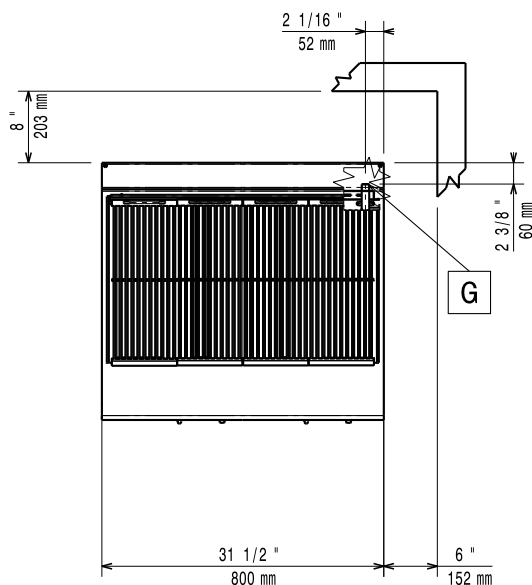

Electrolux
PROFESSIONAL

Modular Cooking 700XP Gasgrill-HP. Bänkmodell. 800mm. Gasbrännare

Front

Sida

EQ = Ekvipotential skruv
G = Gasanslutning

Topp

Gas

Natural gas - Pressure:	371043 (E7GRGHGC0P)	7" w.c. (17.4 mbar)
Gas, effekt:		14 kW
Standardgasleverans		Natural Gas
Gastyp alternativ:		
Gasintag:		1/2"